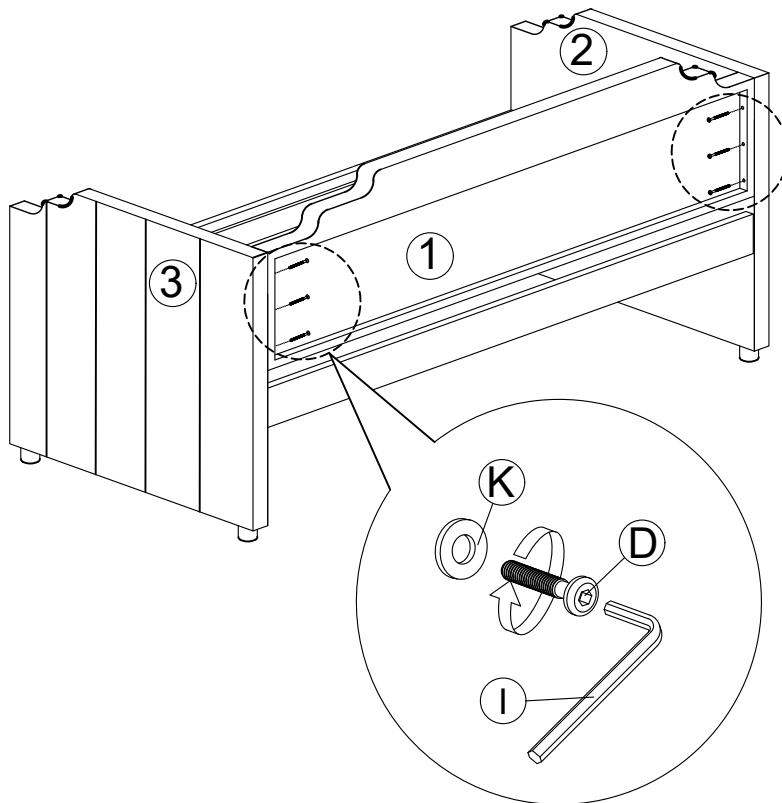

Assembly Instruction

Model : DV 19804 FULL DAYBED

Hardware List			
No.	SHAPE	DESCRIPTION	Qty.
A		M4x25mm Screw	24Pcs
B		M4x45mm Screw	20Pcs
C		M3.5x16mm Screw	32Pcs
D		JCBC M6x35mm	6Pcs
E		JCBB M8x16mm	20Pcs
F		Caster	8Pcs
G		Dowel 8X25	16Pcs
H		Plastic Leg	4Pcs
I		L Key M4	1Pcs
J		L Key M5	1Pcs
K		Flat Washer M6 x 19	6Pcs

Part List

Assembly Instruction

Step 1

Step 2

Assembly Instruction

Step 3

x 2

Step 4

x 2

Assembly Instruction

Step 5

Step 6

Assembly Instruction

Step 7

Step 8

Assembly Instruction