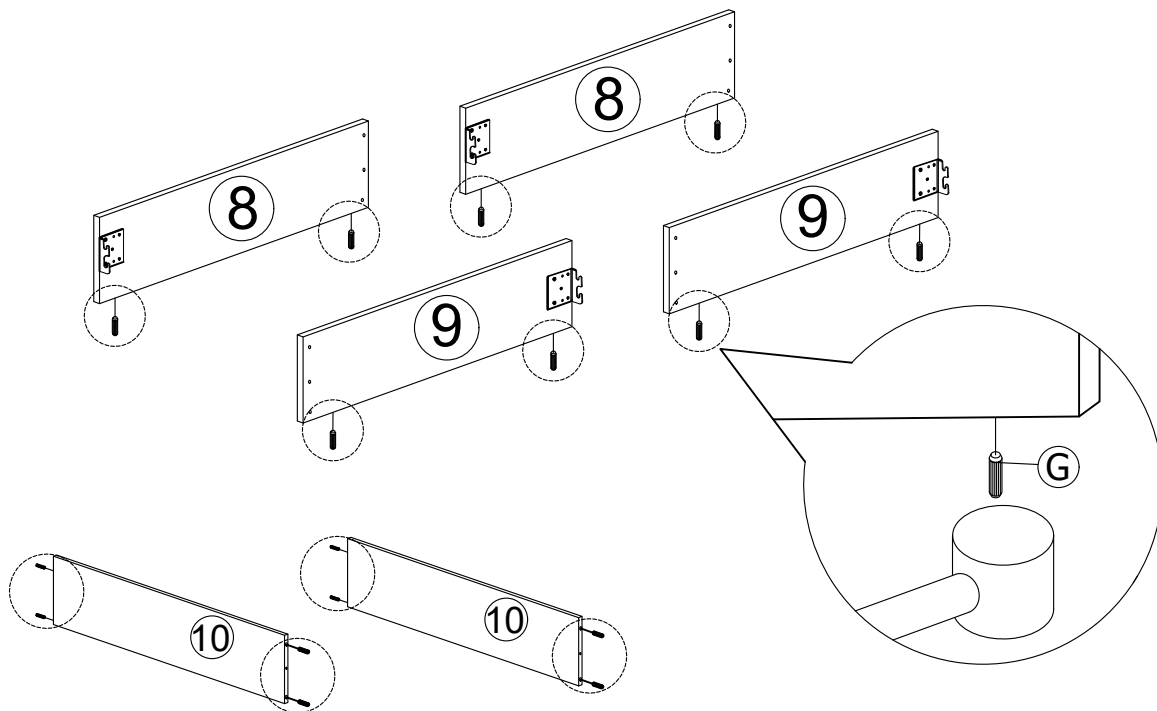

Assembly Instruction

Model : DV 19804 FULL DAYBED

Hardware List			
No.	SHAPE	DESCRIPTION	Qty.
A		M4x25mm Screw	24Pcs
B		M4x45mm Screw	20Pcs
C		M3.5x16mm Screw	32Pcs
D		JCBC M6x35mm	6Pcs
E		JCBB M8x16mm	20Pcs
F		Caster	8Pcs
G		Dowel 8X25	16Pcs
H		Plastic Leg	4Pcs
I		L Key M4	1Pcs
J		L Key M5	1Pcs
K		Flat Washer M6 x 19	6Pcs

Part List		
No.	Part Name	Qty.
1	Head Board	1Pcs
2&3	Side Board	2Pcs
4&5	Side Rail	2Pcs
6	LVL Slats	12Pcs
7	Drawer Front Panel	2Pcs
8&9	Drawer Side Panel	4Pcs
10	Drawer End Panel	2Pcs
11	Drawer Base Panel	2Pcs
12	Center Slat Support	1Pcs

Part List

Assembly Instruction

Step 1

Step 2

Assembly Instruction

Step 3

x 2

Step 4

x 2

Assembly Instruction

Step 5

Step 6

Assembly Instruction

Step 7

Step 8

Assembly Instruction