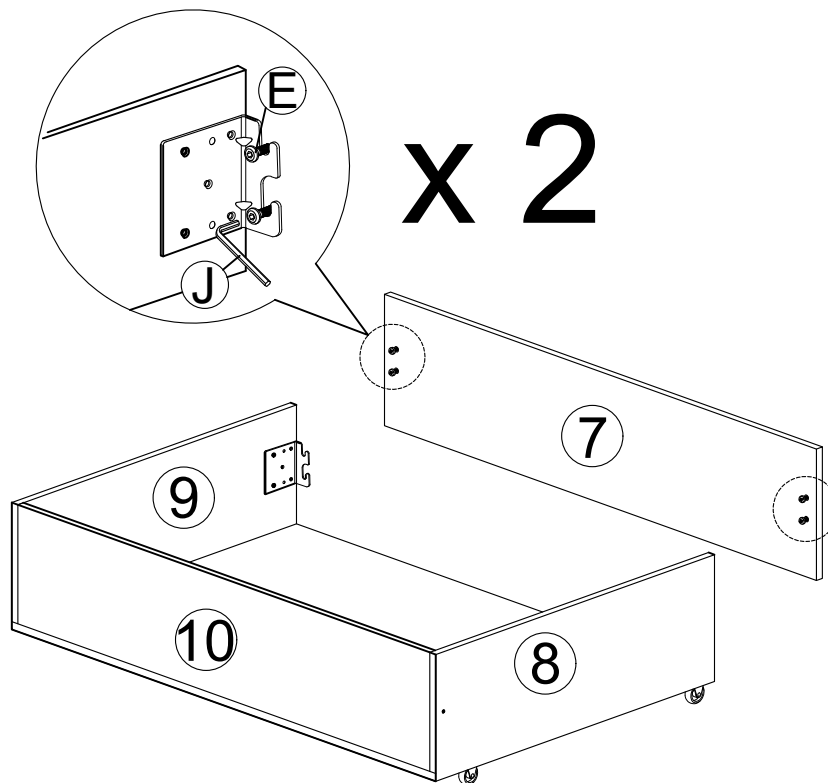

Assembly Instruction

Step 5

Step 6