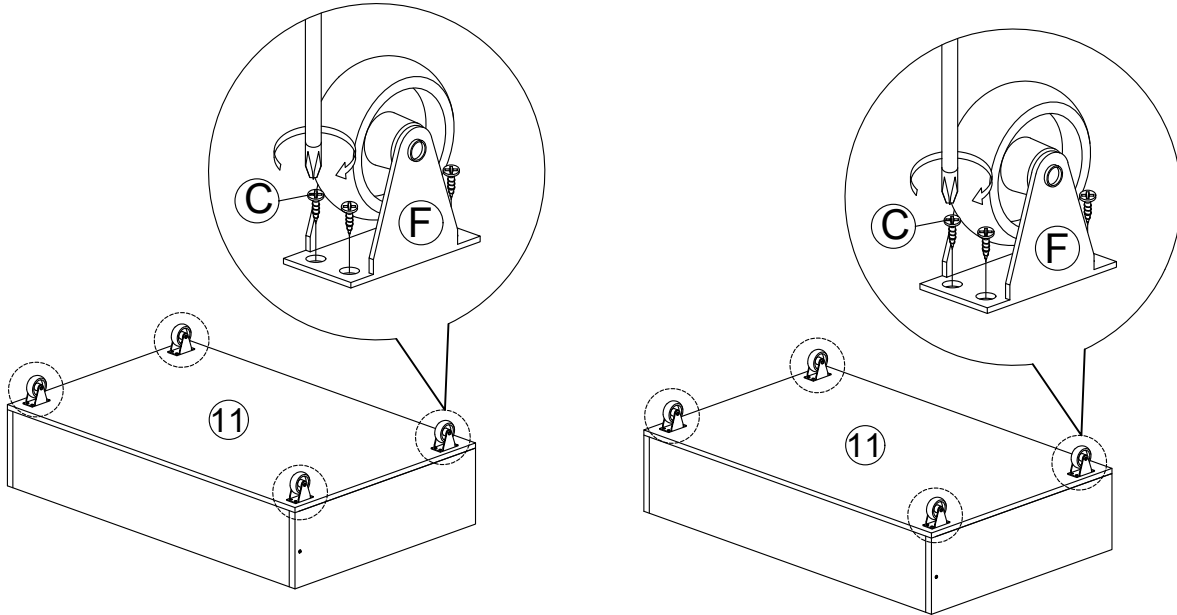

Assembly Instruction

Step 5