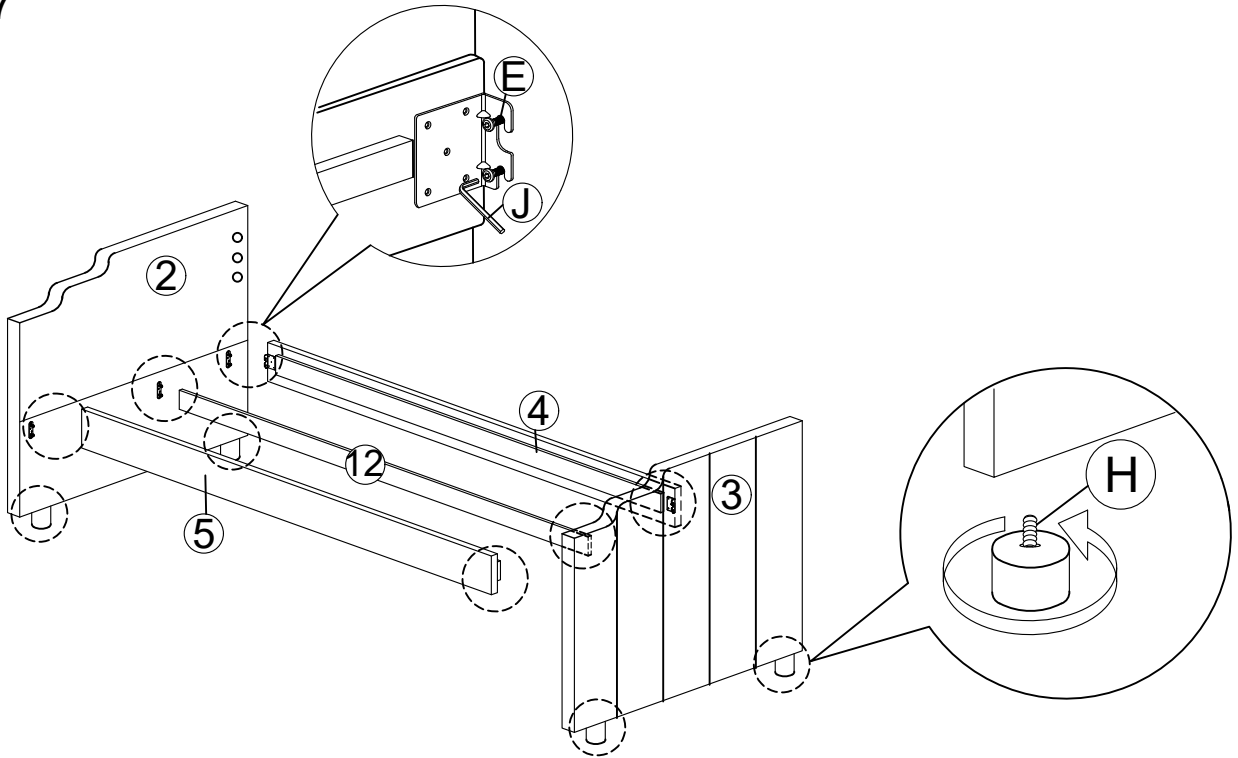

Assembly Instruction

Model : DV 19804 FULL DAYBED

Hardware List			
No.	SHAPE	DESCRIPTION	Qty.
A		M4x25mm Screw	24Pcs
B		M4x45mm Screw	20Pcs
C		M3.5x16mm Screw	32Pcs
D		JCBC M6x35mm	6Pcs
E		JCBB M8x16mm	20Pcs
F		Caster	8Pcs
G		Dowel 8X25	16Pcs
H		Plastic Leg	4Pcs
I		L Key M4	1Pcs
J		L Key M5	1Pcs
K		Flat Washer M6 x 19	6Pcs

Part List

Assembly Instruction

Step 1

Step 2

Assembly Instruction

Step 3

x 2

Step 4

x 2

Assembly Instruction

Step 5

Step 6

Assembly Instruction

Step 7

Step 8

Assembly Instruction