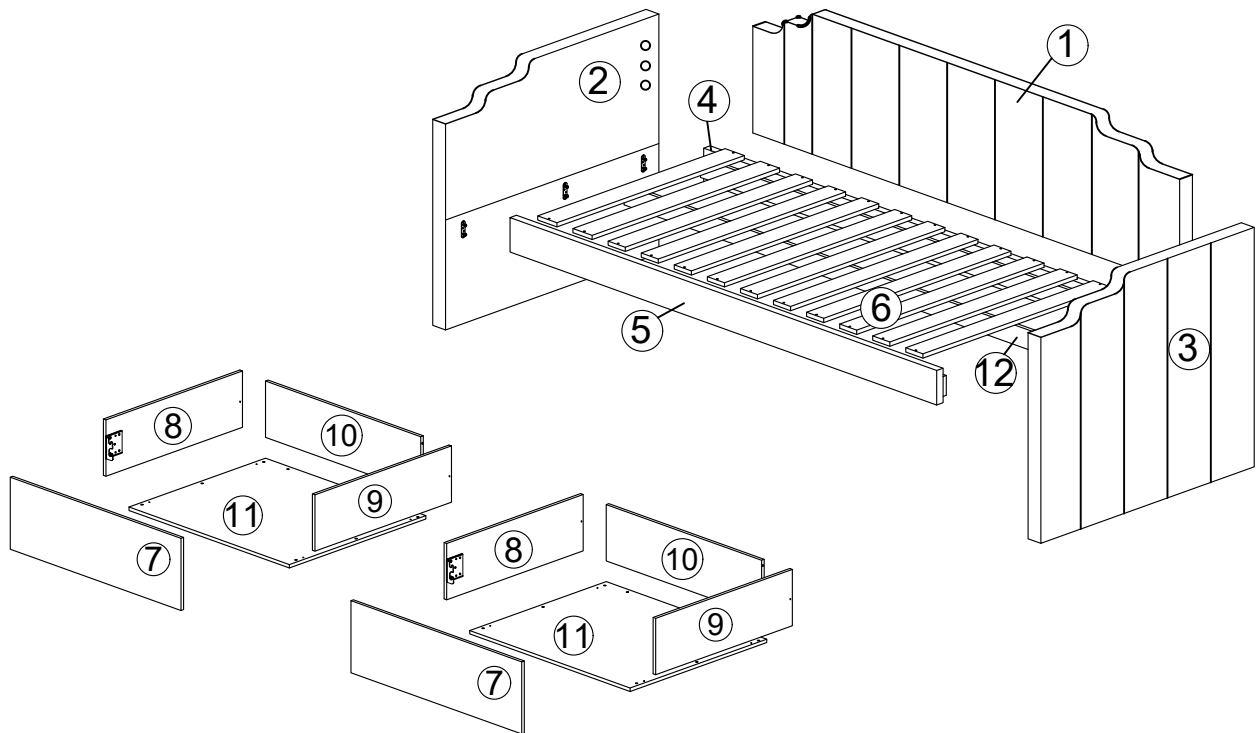

Assembly Instruction

Model : DV 19804 FULL DAYBED

Hardware List			
No.	SHAPE	DESCRIPTION	Qty.
A		M4x25mm Screw	24Pcs
B		M4x45mm Screw	20Pcs
C		M3.5x16mm Screw	32Pcs
D		JCBC M6x35mm	6Pcs
E		JCBB M8x16mm	20Pcs
F		Caster	8Pcs
G		Dowel 8X25	16Pcs
H		Plastic Leg	4Pcs
I		L Key M4	1Pcs
J		L Key M5	1Pcs
K		Flat Washer M6 x 19	6Pcs

Part List		
No.	Part Name	Qty.
1	Head Board	1Pcs
2&3	Side Board	2Pcs
4&5	Side Rail	2Pcs
6	LVL Slats	12Pcs
7	Drawer Front Panel	2Pcs
8&9	Drawer Side Panel	4Pcs
10	Drawer End Panel	2Pcs
11	Drawer Base Panel	2Pcs
12	Center Slat Support	1Pcs

Part List

Assembly Instruction

Step 1

Step 2

Assembly Instruction

Step 3

x 2

Step 4