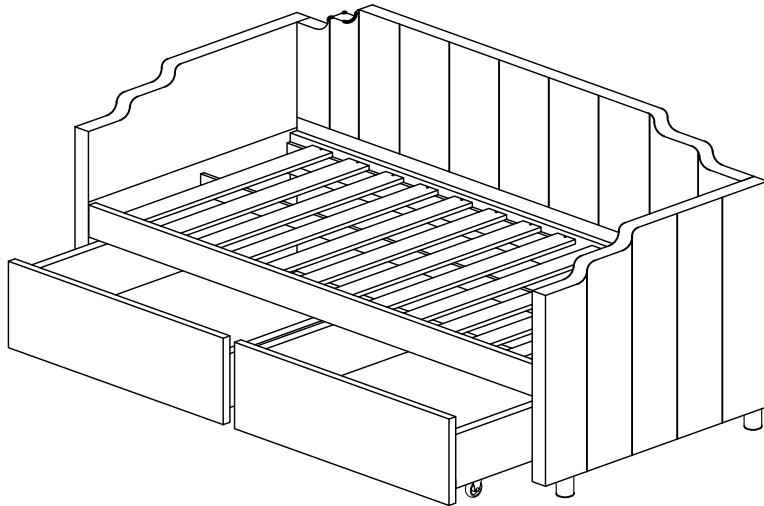

Assembly Instruction

Model : DV 19804 FULL DAYBED

Hardware List			
No.	SHAPE	DESCRIPTION	Qty.
A		M4x25mm Screw	24Pcs
B		M4x45mm Screw	20Pcs
C		M3.5x16mm Screw	32Pcs
D		JCBC M6x35mm	6Pcs
E		JCBB M8x16mm	20Pcs
F		Caster	8Pcs
G		Dowel 8X25	16Pcs
H		Plastic Leg	4Pcs
I		L Key M4	1Pcs
J		L Key M5	1Pcs
K		Flat Washer M6 x 19	6Pcs

Part List		
No.	Part Name	Qty.
1	Head Board	1Pcs
2&3	Side Board	2Pcs
4&5	Side Rail	2Pcs
6	LVL Slats	12Pcs
7	Drawer Front Panel	2Pcs
8&9	Drawer Side Panel	4Pcs
10	Drawer End Panel	2Pcs
11	Drawer Base Panel	2Pcs
12	Center Slat Support	1Pcs