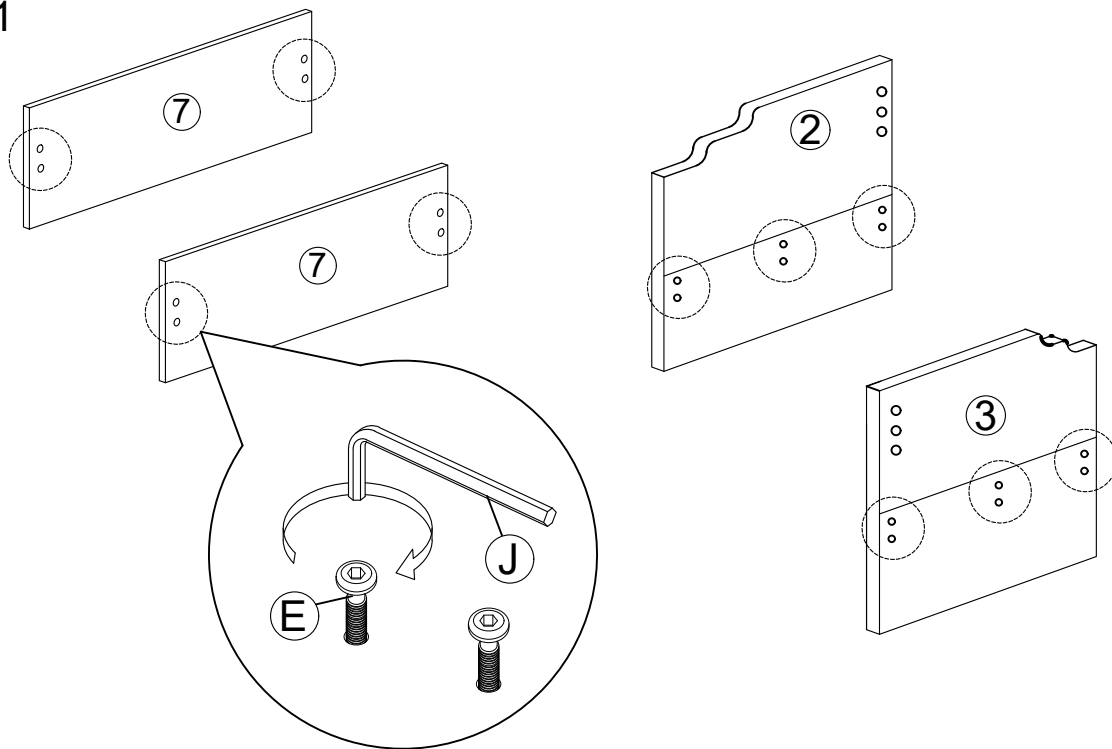

Assembly Instruction

Model : DV 19804 FULL DAYBED

Hardware List			
No.	SHAPE	DESCRIPTION	Qty.
A		M4x25mm Screw	24Pcs
B		M4x45mm Screw	20Pcs
C		M3.5x16mm Screw	32Pcs
D		JCBC M6x35mm	6Pcs
E		JCBB M8x16mm	20Pcs
F		Caster	8Pcs
G		Dowel 8X25	16Pcs
H		Plastic Leg	4Pcs
I		L Key M4	1Pcs
J		L Key M5	1Pcs
K		Flat Washer M6 x 19	6Pcs

Part List		
No.	Part Name	Qty.
1	Head Board	1Pcs
2&3	Side Board	2Pcs
4&5	Side Rail	2Pcs
6	LVL Slats	12Pcs
7	Drawer Front Panel	2Pcs
8&9	Drawer Side Panel	4Pcs
10	Drawer End Panel	2Pcs
11	Drawer Base Panel	2Pcs
12	Center Slat Support	1Pcs

Part List

Assembly Instruction

Step 1

Step 2

Assembly Instruction

Step 3

x 2

Step 4